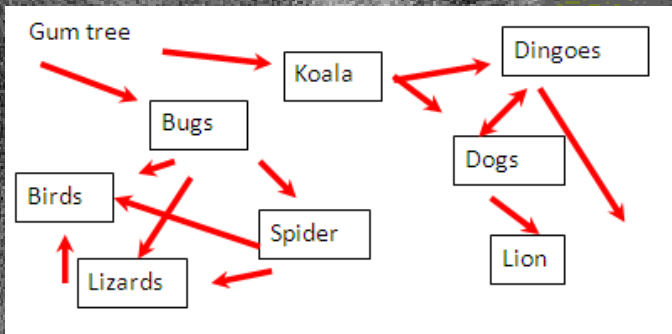

© www.roydoring.com

Koala Habitat Being Destroyed

www.roydonng.com

What are some ways that koala populations could be conserved?

- Stop koala hunting.
- Reduce logging of trees.
- More rangers to patrol in wild koalas habitat
- Better laws to protect the koalas and their habitats.
- Or maybe cloning would be our last hope
- Or maybe test tube koalas

© www.roydonng.com

Why (or why not) should this be attempted?

The modern food web is like this:

But if the koalas were extinct because of no habitat the food web would look like this:

KOALA PROTECTION

© www.roydonng.com