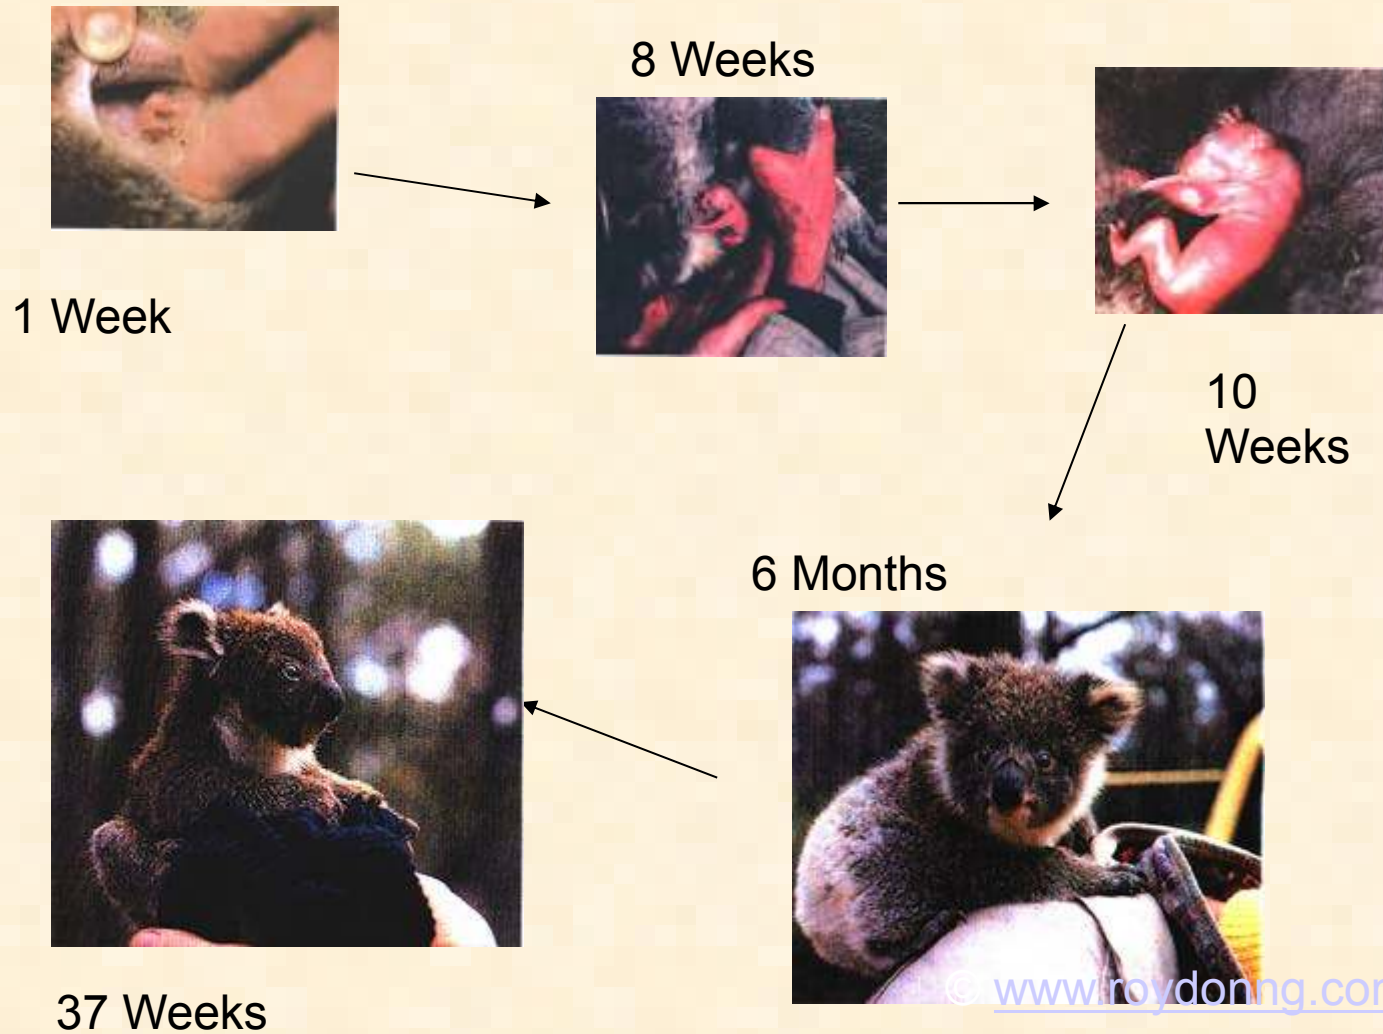

Koala Video

© www.roydonng.com

3

Life Cycle of a koala

If nothing is done, how soon will Koalas become extinct, based on present patterns.

- In the early 1900s there were 10 million koalas but that has dropped to just 100,000 in the wild.
- The koala could be extinct within 10-11 years
- Ravaging bushfires and a huge boom on urban development in koala habitats are a big cause of the reduction in koala population.
- Statistics suggests that the koala population is dropping by 3,000 koalas per year.
- **WE CAN SEE THAT THE KOALAS ARE DYING FAST, WE NEED TO SAVE THE KOALAS!**